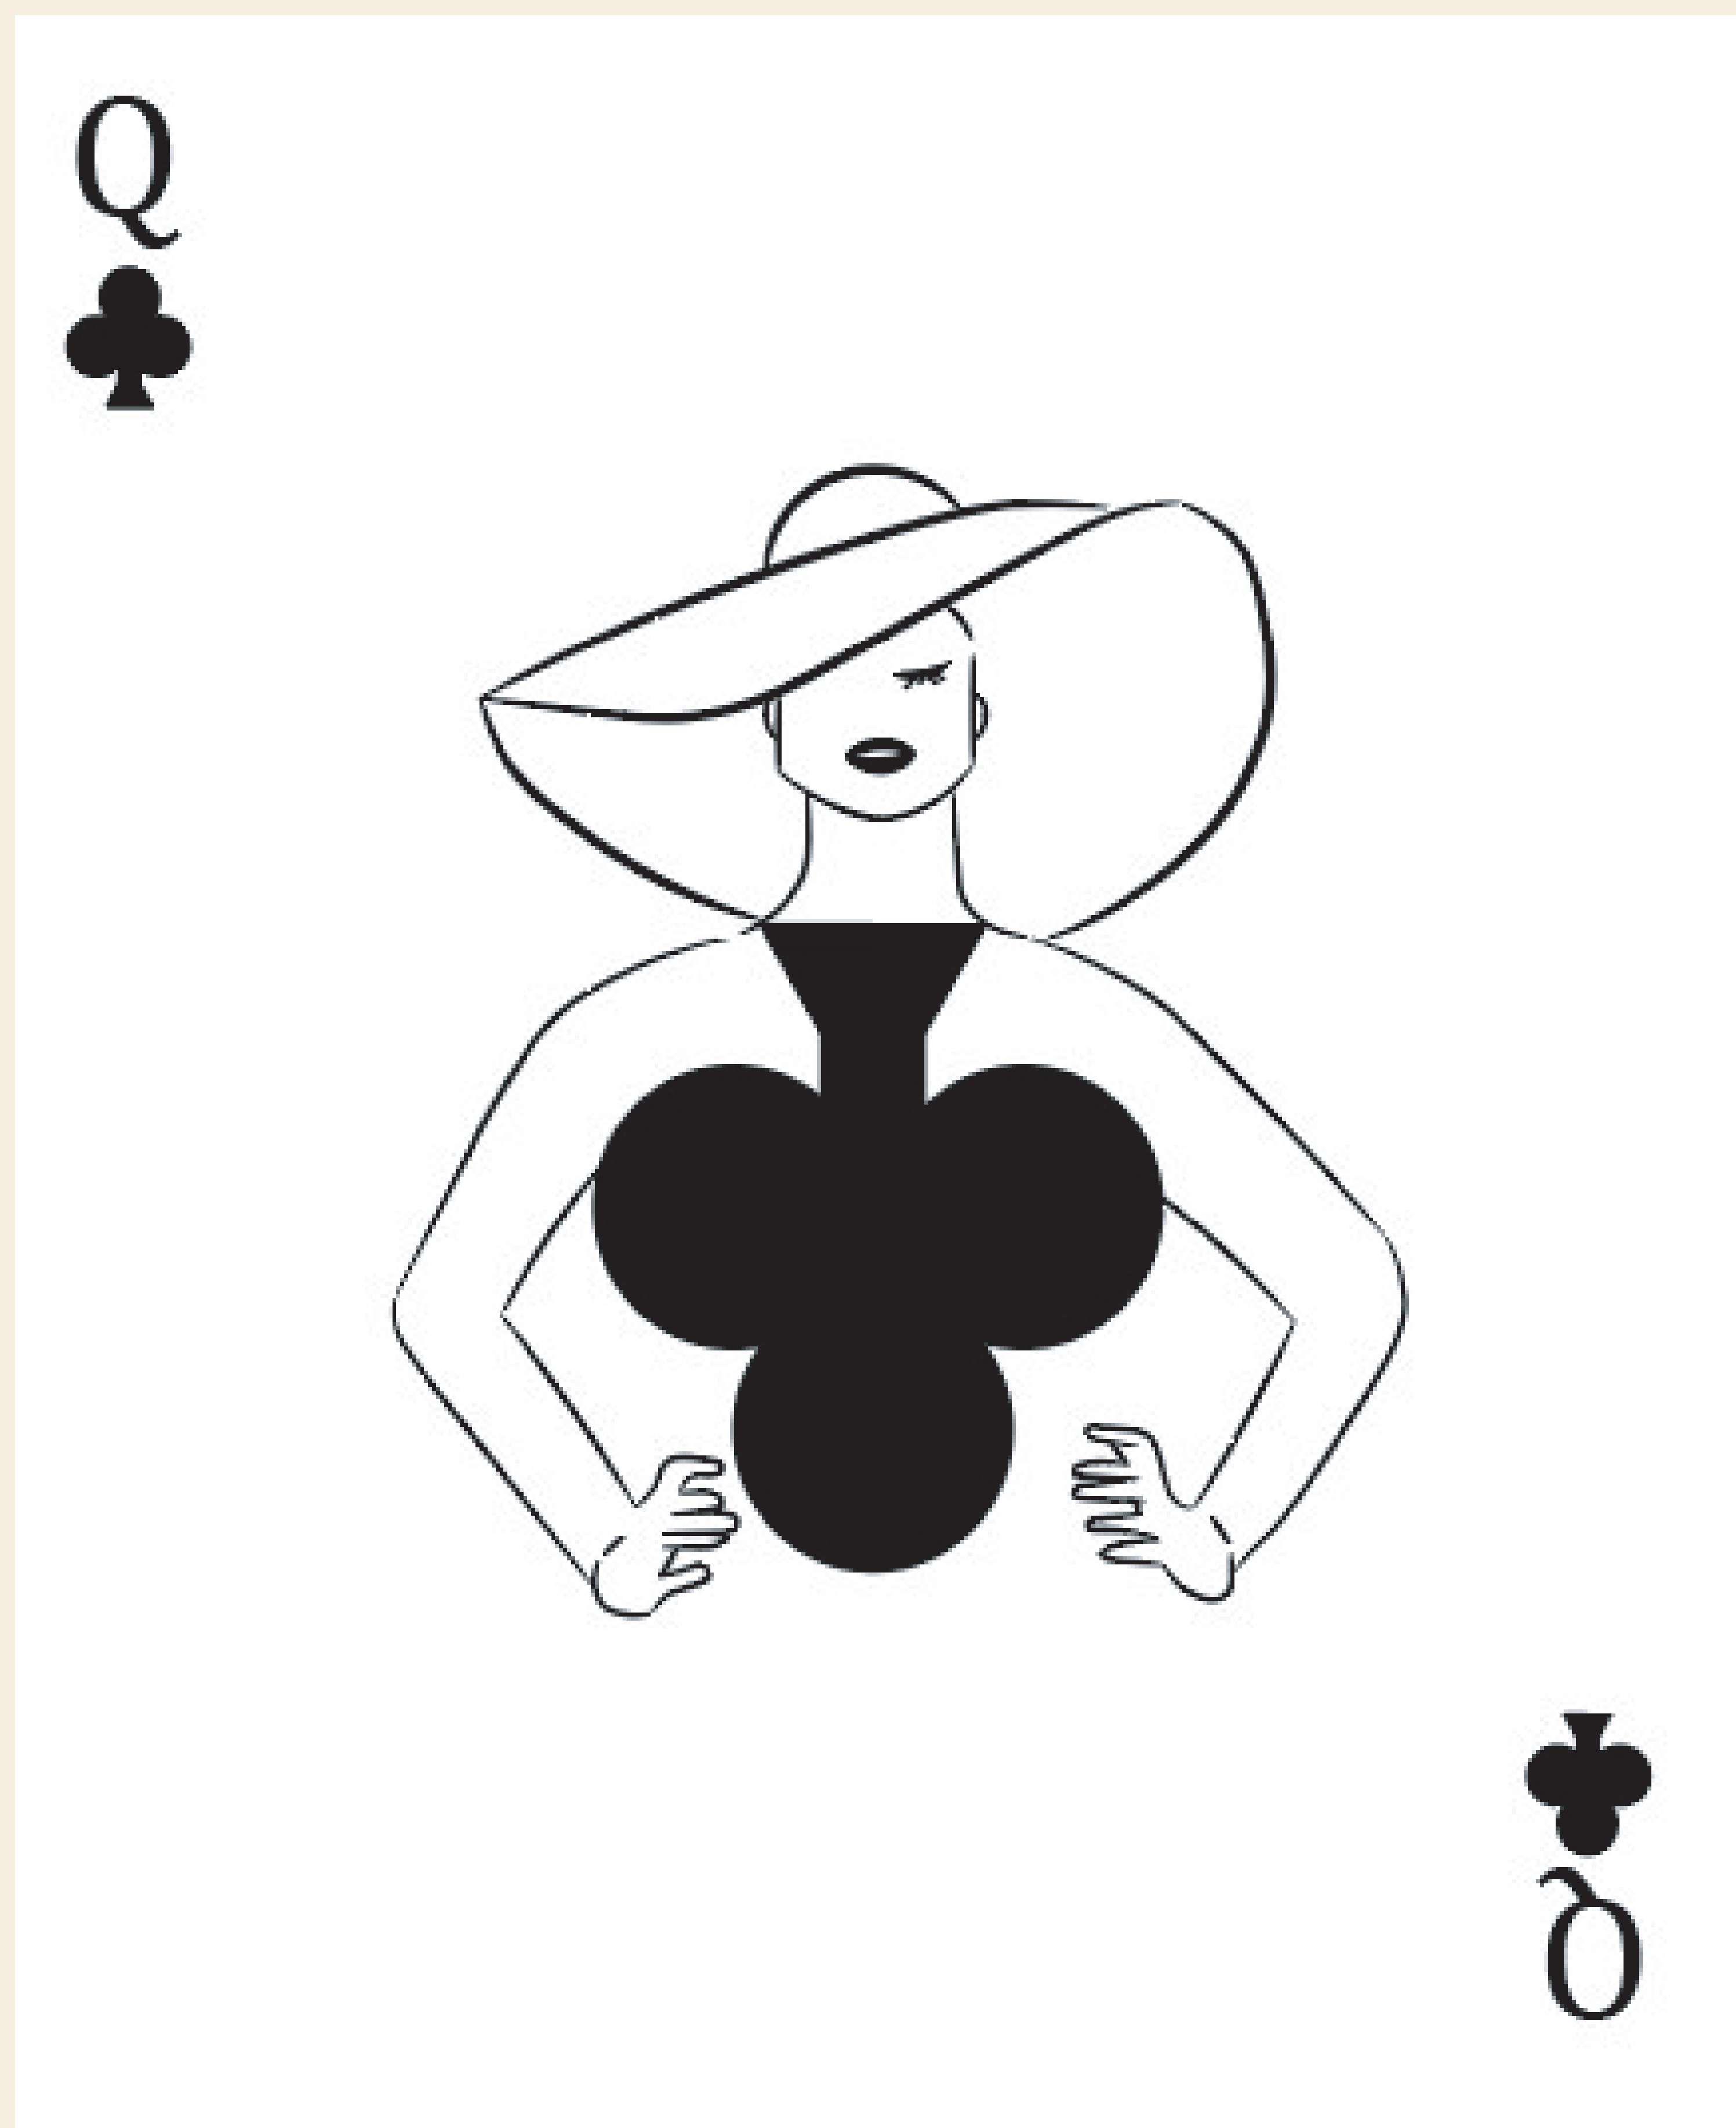

The background features several abstract, light-colored geometric shapes, including triangles and polygons, scattered across the dark red field. These shapes are composed of thin lines and some are partially cut off by the edges of the frame.

# Автопортрет

Постер за  
филм/серија

# Постер

Постер

Постер

Постер

Дизајн на магнет

Дизајн на магнет