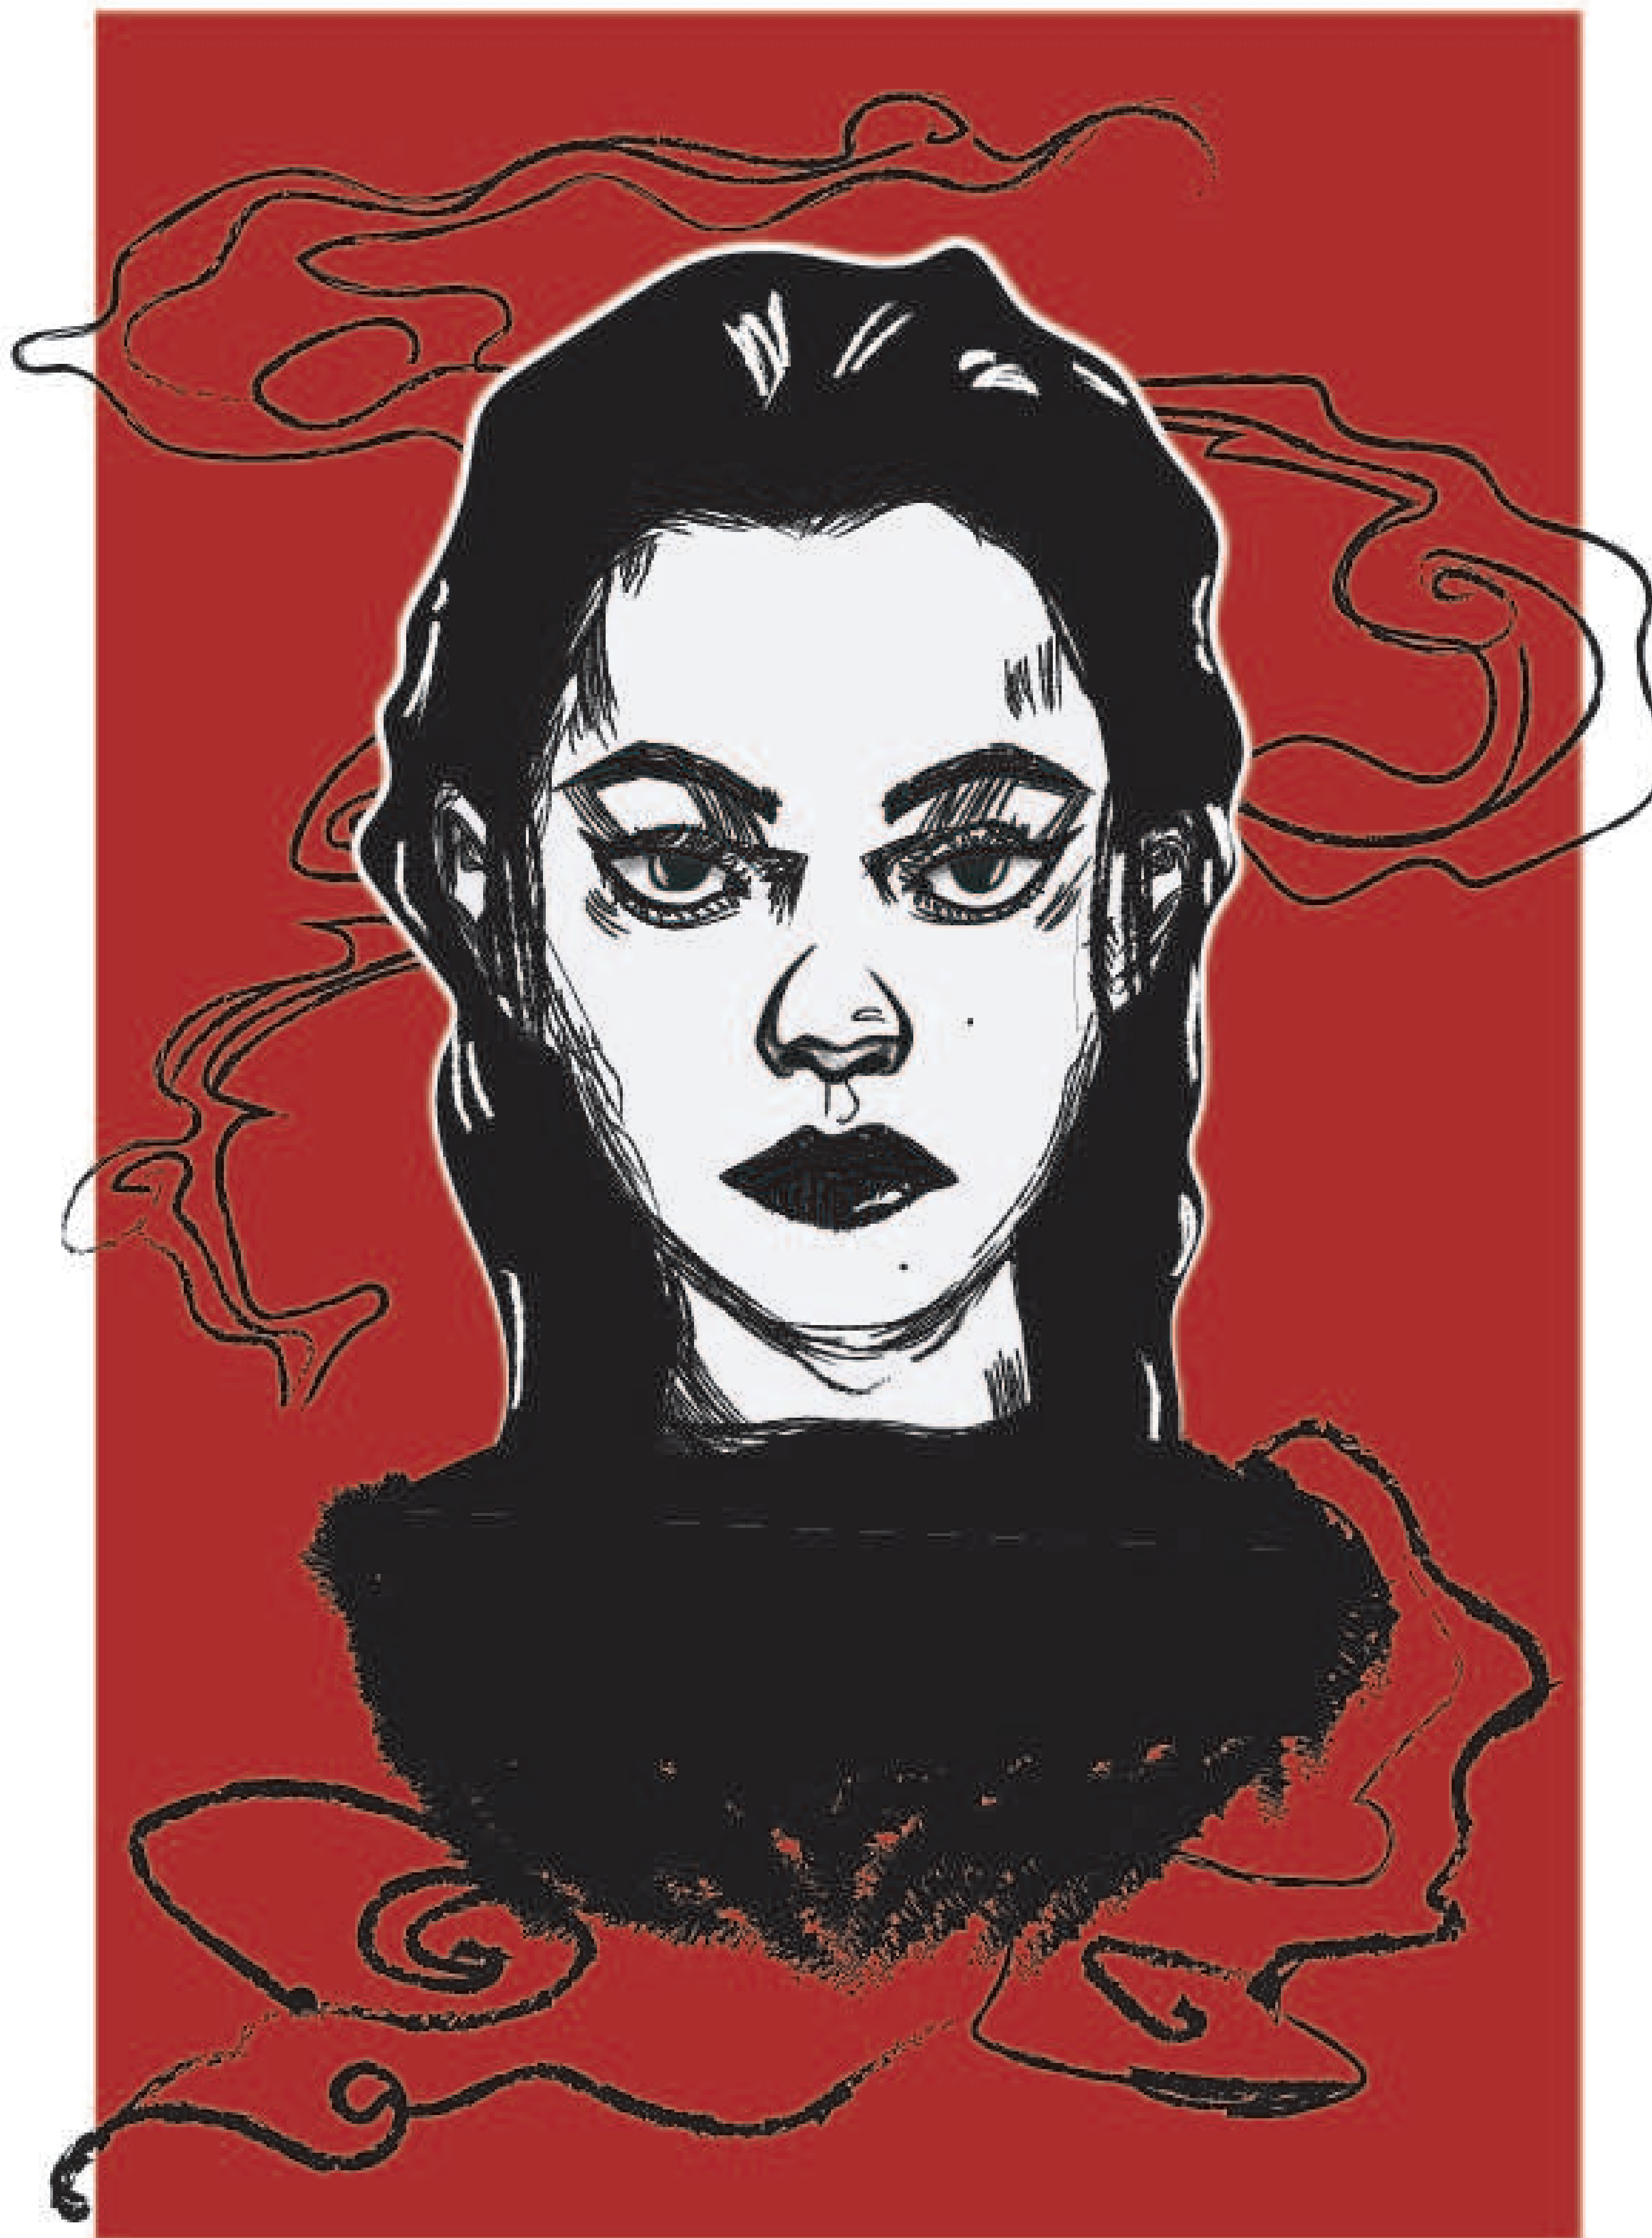

The background features several abstract, light-colored geometric shapes, including triangles and polygons, scattered across the dark red field. These shapes are composed of thin lines and some are partially cut off by the edges of the frame.

# Автопортрет

Постер за  
филм/серија