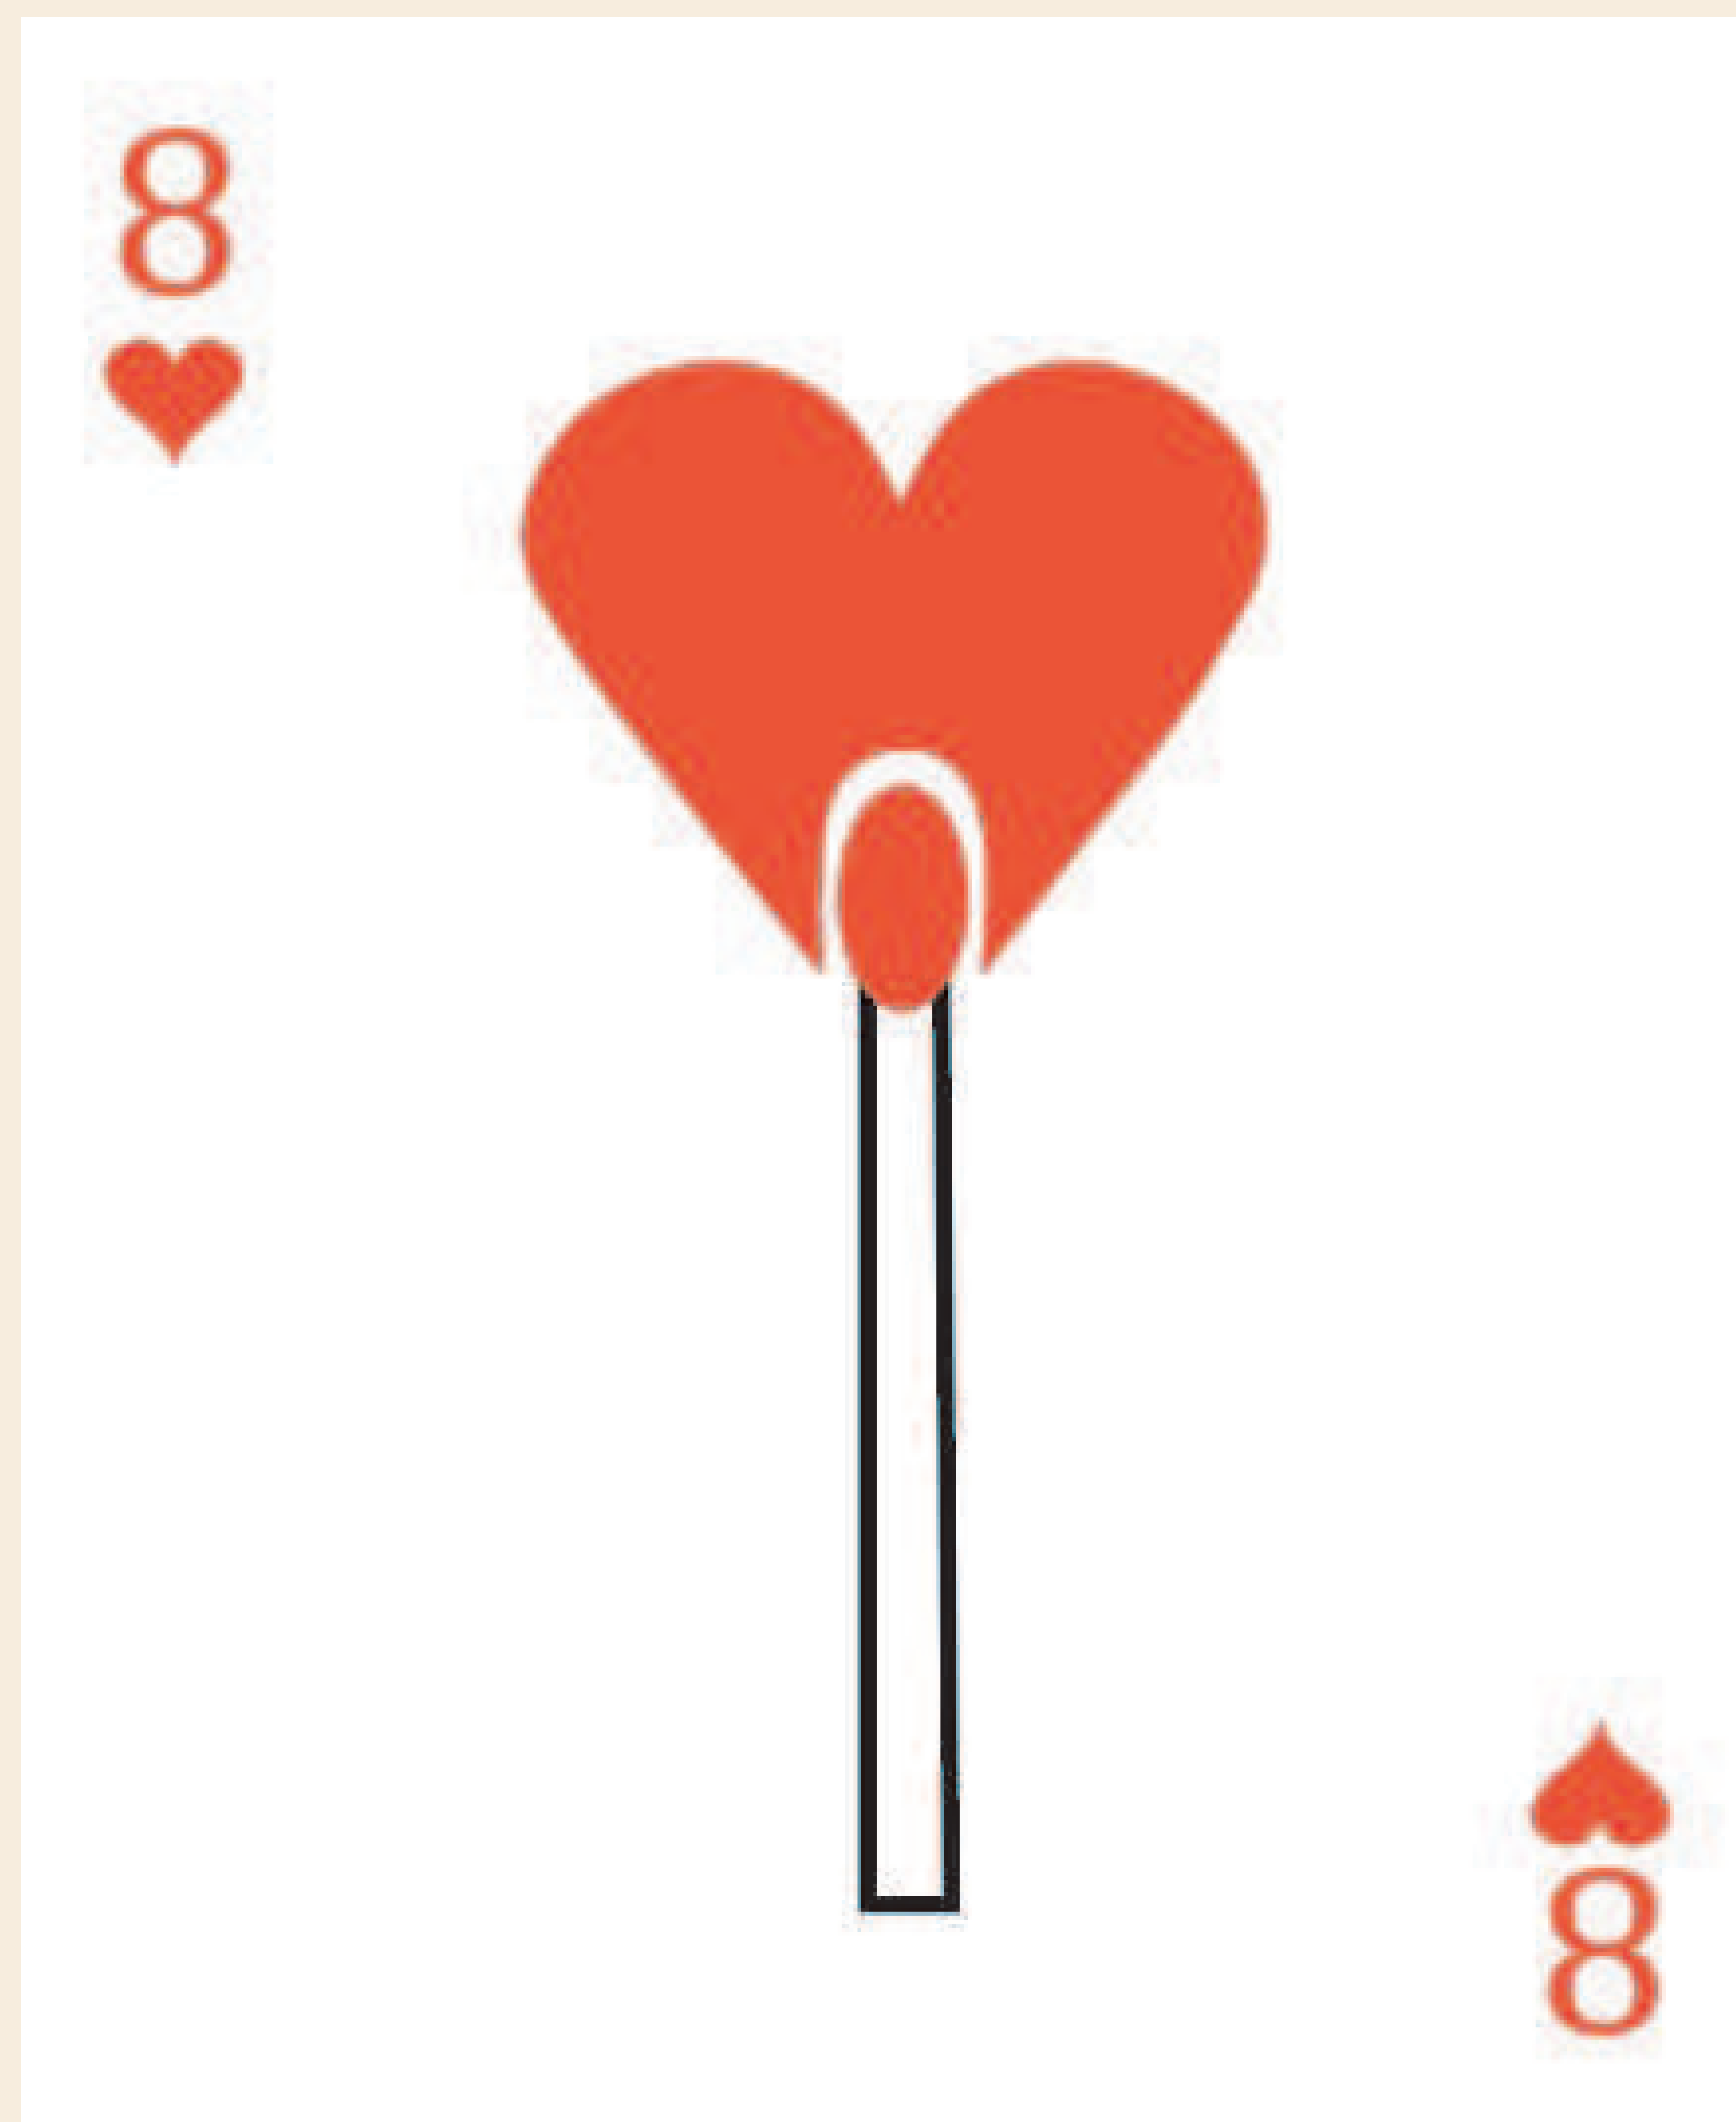

The background features several abstract, light-colored geometric shapes, including triangles and polygons, scattered across the dark red field. These shapes are composed of thin lines and some are partially cut off by the edges of the frame.

# Постер

Постер

Постер

Постер

Дизајн на магнет

Дизајн на магнет