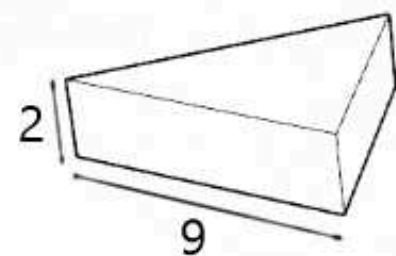

A vertical display wall with a light wood finish and integrated lighting. It contains two shelves: the top one holds a white vase with purple flowers, and the bottom one holds a black bird figurine.

A long, dark wood cabinet with a slatted back panel. The cabinet has several drawers and is positioned against the wall.

A dining area featuring two teal upholstered chairs with light wood frames, positioned around a dark table.

3д визуелизации

Реален проект

◀ бања ▶

Фараонска масичка

◀ продукт дизајн ▶

Pharaoh

Технички цртеж

Триножна столица 3^3
«продукт дизајн»

3^3

Масичка за кафе ILUZIO

◀ продукт дизајн ▶

Tomlinson court park

Frank Stella

ILUZIO

Ви благодарам за вниманието!